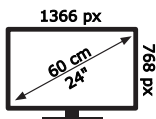

ENERG

SALORA

24MBA300

22 kWh/1000h

ABCDEF **G**

22 kWh/1000h

50654184

2019/2013